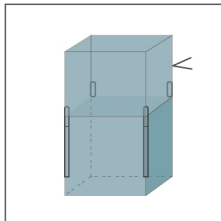

Storage

Type of bags

OPEN TOP AND FLAT BOTTOM

DUFFLE TOP AND FLAT BOTTOM

FILLING SPOUT AND FLAT BOTTOM

OPEN TOP AND DISCHARGE SPOUT

DUFFLE TOP AND DISCHARGE SPOUT

FILLING SPOUT AND DISCHARGE SPOUT

OPEN TOP AND FLAT BOTTOM

DUFFLE TOP AND FLAT BOTTOM

FILLING SPOUT AND FLAT BOTTOM

OPEN TOP AND DISCHARGE SPOUT

DUFFLE TOP AND DISCHARGE SPOUT

FILLING SPOUT AND DISCHARGE SPOUT

STANDARD FEATURES

- **FABRIC** : UV stabilised woven polypropylene
- **WATER RESISTANCE** : Lamination or polyethylene liner
- **SAFE WORKING LOAD** : Up to 2000 kgs
- **POUCH** : A4 document bag
- **AS3668-1989** : Australian standard
- **UN CERTIFIED FIBCs**