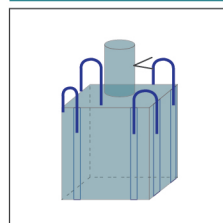

Storage

Type of bags

OPEN TOP AND FLAT BOTTOM

DUFFLE TOP AND FLAT BOTTOM

FILLING SPOUT AND FLAT BOTTOM

OPEN TOP AND DISCHARGE SPOUT

DUFFLE TOP AND DISCHARGE SPOUT

FILLING SPOUT AND DISCHARGE SPOUT

OPEN TOP AND FLAT BOTTOM

DUFFLE TOP AND FLAT BOTTOM

FILLING SPOUT AND FLAT BOTTOM

OPEN TOP AND DISCHARGE SPOUT

DUFFLE TOP AND DISCHARGE SPOUT

FILLING SPOUT AND DISCHARGE SPOUT

STANDARD FEATURES

- **FABRIC** : UV stabilised woven polypropylene
- **WATER RESISTANCE** : Lamination or polyethylene liner
- **SAFE WORKING LOAD** : Up to 2000 kgs
- **POUCH** : A4 document bag
- **AS3668-1989** : Australian standard
- **UN CERTIFIED FIBCs**