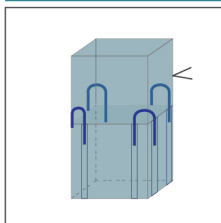

Storage

Type of bags

OPEN TOP AND FLAT BOTTOM

DUFFLE TOP AND FLAT BOTTOM

FILLING SPOUT AND FLAT BOTTOM

OPEN TOP AND DISCHARGE SPOUT

DUFFLE TOP AND DISCHARGE SPOUT

FILLING SPOUT AND DISCHARGE SPOUT

OPEN TOP AND FLAT BOTTOM

DUFFLE TOP AND FLAT BOTTOM

FILLING SPOUT AND FLAT BOTTOM

OPEN TOP AND DISCHARGE SPOUT

DUFFLE TOP AND DISCHARGE SPOUT

FILLING SPOUT AND DISCHARGE SPOUT

STANDARD FEATURES

- **FABRIC** : UV stabilised woven polypropylene
- **WATER RESISTANCE** : Lamination or polyethylene liner
- **SAFE WORKING LOAD** : Up to 2000 kgs
- **POUCH** : A4 document bag
- **AS3668-1989** : Australian standard
- **UN CERTIFIED FIBCs**