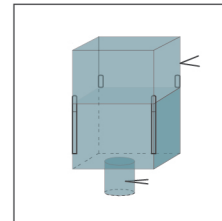

Storage

Type of bags

OPEN TOP AND FLAT BOTTOM

DUFFLE TOP AND FLAT BOTTOM

FILLING SPOUT AND FLAT BOTTOM

OPEN TOP AND DISCHARGE SPOUT

DUFFLE TOP AND DISCHARGE SPOUT

FILLING SPOUT AND DISCHARGE SPOUT

OPEN TOP AND FLAT BOTTOM

DUFFLE TOP AND FLAT BOTTOM

FILLING SPOUT AND FLAT BOTTOM

OPEN TOP AND DISCHARGE SPOUT

DUFFLE TOP AND DISCHARGE SPOUT

FILLING SPOUT AND DISCHARGE SPOUT

STANDARD FEATURES

- **FABRIC** : UV stabilised woven polypropylene
- **WATER RESISTANCE** : Lamination or polyethylene liner
- **SAFE WORKING LOAD** : Up to 2000 kgs
- **POUCH** : A4 document bag
- **AS3668-1989** : Australian standard
- **UN CERTIFIED FIBCs**