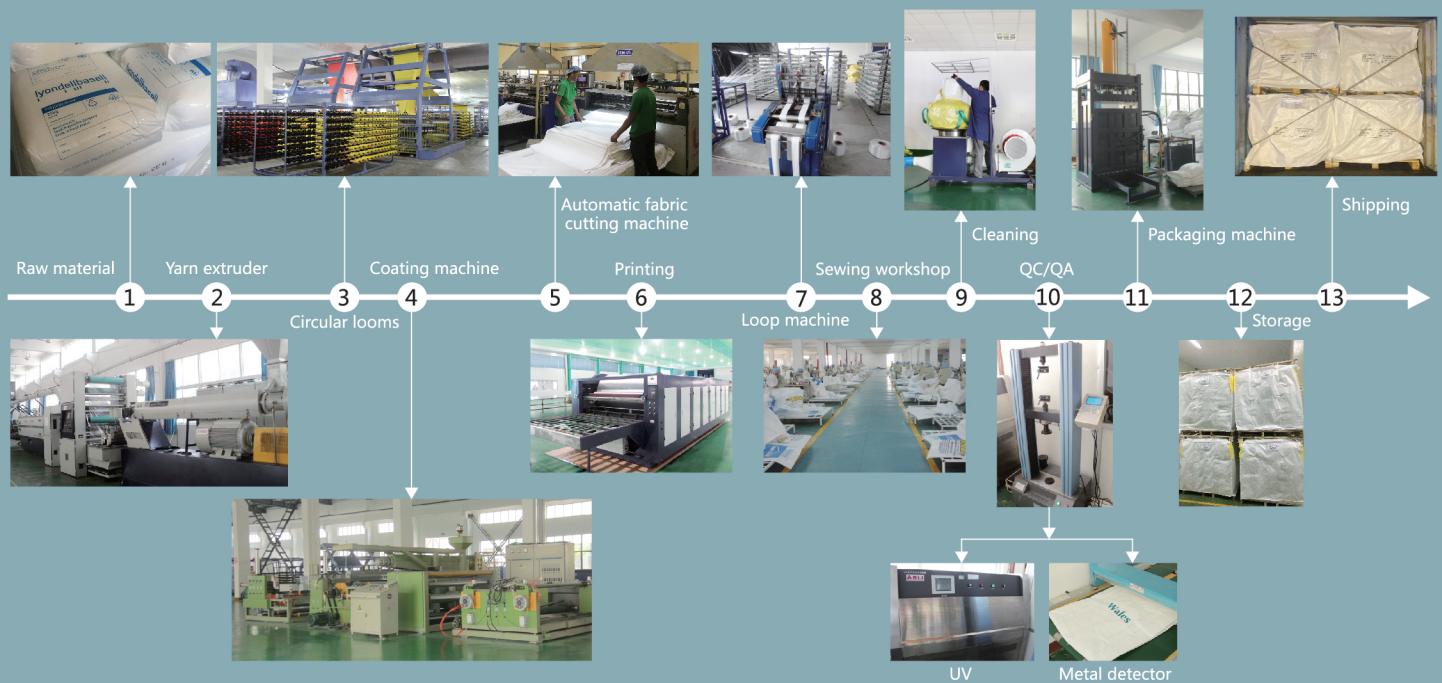

Production process

Email (Sales): sales@walesindustries.com.au
Phone: 0424 415 316
www.walesindustries.com

Address: Wales Industries Pty Ltd
Unit 2 , 139 Beverley Street
Doncaster East
VIC 3109