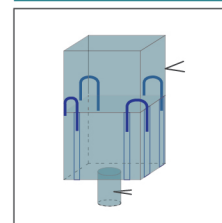

OPEN TOP AND FLAT BOTTOM

DUFFLE TOP AND FLAT BOTTOM

FILLING SPOUT AND FLAT BOTTOM

OPEN TOP AND DISCHARGE SPOUT

DUFFLE TOP AND DISCHARGE SPOUT

FILLING SPOUT AND DISCHARGE SPOUT

STANDARD FEATURES

- **FABRIC** : UV stabilised woven polypropylene
- **WATER RESISTANCE** : Lamination or polyethylene liner
- **SAFE WORKING LOAD** : Up to 2000 kgs
- **POUCH** : A4 document bag
- **AS3668-1989** : Australian standard
- **UN CERTIFIED FIBCs**

STANDARD SIZES

BASE	HEIGHT	
• 90cm X 90cm	• 90cm	• 140cm
• 95cm X 95cm	• 100cm	• 160cm
• 100cm X 100cm	• 120cm	• 180cm

Also we customise bulk bags to suit your need.

Production process

Email (Sales): sales@walesindustries.com.au
 Phone: 0424 415 316
www.walesindustries.com