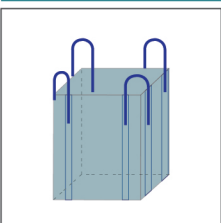

Storage

Type of bags

OPEN TOP AND FLAT BOTTOM

DUFFLE TOP AND FLAT BOTTOM

FILLING SPOUT AND FLAT BOTTOM

OPEN TOP AND DISCHARGE SPOUT

DUFFLE TOP AND DISCHARGE SPOUT

FILLING SPOUT AND DISCHARGE SPOUT

OPEN TOP AND FLAT BOTTOM

DUFFLE TOP AND FLAT BOTTOM

FILLING SPOUT AND FLAT BOTTOM

OPEN TOP AND DISCHARGE SPOUT

DUFFLE TOP AND DISCHARGE SPOUT

FILLING SPOUT AND DISCHARGE SPOUT

STANDARD FEATURES

- **FABRIC** : UV stabilised woven polypropylene
- **WATER RESISTANCE** : Lamination or polyethylene liner
- **SAFE WORKING LOAD** : Up to 2000 kgs
- **POUCH** : A4 document bag
- **AS3668-1989** : Australian standard
- **UN CERTIFIED FIBCs**

STANDARD SIZES

BASE	HEIGHT	
• 90cm X 90cm	• 90cm	• 140cm
• 95cm X 95cm	• 100cm	• 160cm
• 100cm X 100cm	• 120cm	• 180cm

Also we customise bulk bags to suit your need.

Production process

Email (Sales): sales@walesindustries.com.au
 Phone: 0424 415 316
www.walesindustries.com