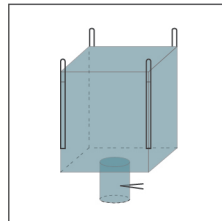

Storage

Type of bags

OPEN TOP AND FLAT BOTTOM

DUFFLE TOP AND FLAT BOTTOM

FILLING SPOUT AND FLAT BOTTOM

OPEN TOP AND DISCHARGE SPOUT

DUFFLE TOP AND DISCHARGE SPOUT

FILLING SPOUT AND DISCHARGE SPOUT

OPEN TOP AND FLAT BOTTOM

DUFFLE TOP AND FLAT BOTTOM

FILLING SPOUT AND FLAT BOTTOM

OPEN TOP AND DISCHARGE SPOUT

DUFFLE TOP AND DISCHARGE SPOUT

FILLING SPOUT AND DISCHARGE SPOUT

STANDARD FEATURES

- **FABRIC** : UV stabilised woven polypropylene
- **WATER RESISTANCE** : Lamination or polyethylene liner
- **SAFE WORKING LOAD** : Up to 2000 kgs
- **POUCH** : A4 document bag
- **AS3668-1989** : Australian standard
- **UN CERTIFIED FIBCs**

STANDARD SIZES

BASE	HEIGHT	
• 90cm X 90cm	• 90cm	• 140cm
• 95cm X 95cm	• 100cm	• 160cm
• 100cm X 100cm	• 120cm	• 180cm

Also we customise bulk bags to suit your need.

Production process

Email (Sales): sales@walesindustries.com.au
 Phone: 0424 415 316
www.walesindustries.com