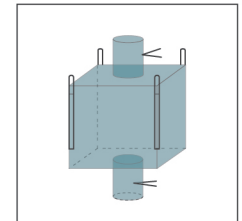

Storage

Type of bags

OPEN TOP AND FLAT BOTTOM

DUFFLE TOP AND FLAT BOTTOM

FILLING SPOUT AND FLAT BOTTOM

OPEN TOP AND DISCHARGE SPOUT

DUFFLE TOP AND DISCHARGE SPOUT

FILLING SPOUT AND DISCHARGE SPOUT

OPEN TOP AND FLAT BOTTOM

DUFFLE TOP AND FLAT BOTTOM

FILLING SPOUT AND FLAT BOTTOM

OPEN TOP AND DISCHARGE SPOUT

DUFFLE TOP AND DISCHARGE SPOUT

FILLING SPOUT AND DISCHARGE SPOUT

STANDARD FEATURES

- **FABRIC** : UV stabilised woven polypropylene
- **WATER RESISTANCE** : Lamination or polyethylene liner
- **SAFE WORKING LOAD** : Up to 2000 kgs
- **POUCH** : A4 document bag
- **AS3668-1989** : Australian standard
- **UN CERTIFIED FIBCs**