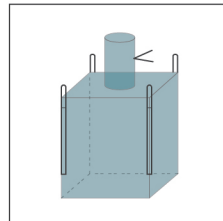

Storage

Type of bags

OPEN TOP AND FLAT BOTTOM

DUFFLE TOP AND FLAT BOTTOM

FILLING SPOUT AND FLAT BOTTOM

OPEN TOP AND DISCHARGE SPOUT

DUFFLE TOP AND DISCHARGE SPOUT

FILLING SPOUT AND DISCHARGE SPOUT

OPEN TOP AND FLAT BOTTOM

DUFFLE TOP AND FLAT BOTTOM

FILLING SPOUT AND FLAT BOTTOM

OPEN TOP AND DISCHARGE SPOUT

DUFFLE TOP AND DISCHARGE SPOUT

FILLING SPOUT AND DISCHARGE SPOUT

STANDARD FEATURES

- **FABRIC** : UV stabilised woven polypropylene
- **WATER RESISTANCE** : Lamination or polyethylene liner
- **SAFE WORKING LOAD** : Up to 2000 kgs
- **POUCH** : A4 document bag
- **AS3668-1989** : Australian standard
- **UN CERTIFIED FIBCs**