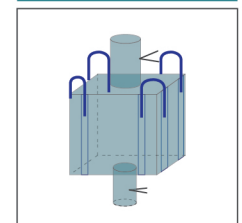

OPEN TOP AND FLAT BOTTOM

DUFFLE TOP AND FLAT BOTTOM

FILLING SPOUT AND FLAT BOTTOM

OPEN TOP AND DISCHARGE SPOUT

DUFFLE TOP AND DISCHARGE SPOUT

FILLING SPOUT AND DISCHARGE SPOUT

STANDARD FEATURES

- **FABRIC** : UV stabilised woven polypropylene
- **WATER RESISTANCE** : Lamination or polyethylene liner
- **SAFE WORKING LOAD** : Up to 2000 kgs
- **POUCH** : A4 document bag
- **AS3668-1989** : Australian standard
- **UN CERTIFIED FIBCs**

STANDARD SIZES

BASE	HEIGHT	
• 90cm X 90cm	• 90cm	• 140cm
• 95cm X 95cm	• 100cm	• 160cm
• 100cm X 100cm	• 120cm	• 180cm

Also we customise bulk bags to suit your need.

Production process

Email (Sales): sales@walesindustries.com.au
 Phone: 0424 415 316
www.walesindustries.com