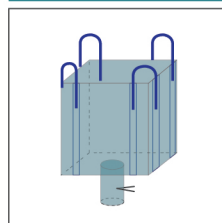

OPEN TOP AND FLAT BOTTOM

DUFFLE TOP AND FLAT BOTTOM

FILLING SPOUT AND FLAT BOTTOM

OPEN TOP AND DISCHARGE SPOUT

DUFFLE TOP AND DISCHARGE SPOUT

FILLING SPOUT AND DISCHARGE SPOUT

STANDARD FEATURES

- **FABRIC** : UV stabilised woven polypropylene
- **WATER RESISTANCE** : Lamination or polyethylene liner
- **SAFE WORKING LOAD** : Up to 2000 kgs
- **POUCH** : A4 document bag
- **AS3668-1989** : Australian standard
- **UN CERTIFIED FIBCs**

STANDARD SIZES

BASE	HEIGHT	
• 90cm X 90cm	• 90cm	• 140cm
• 95cm X 95cm	• 100cm	• 160cm
• 100cm X 100cm	• 120cm	• 180cm

Also we customise bulk bags to suit your need.

Production process

Email (Sales): sales@walesindustries.com.au
 Phone: 0424 415 316
www.walesindustries.com